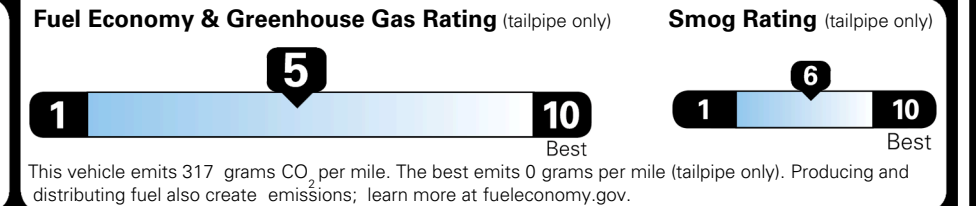

TOTAL ADDITIONAL WEIGHT:

EPA DOT Fuel Economy and Environment

Gasoline Vehicle

You spend **\$250** more in fuel costs over 5 years compared to the average new vehicle.

Annual fuel cost **\$1,750**

Actual results will vary for many reasons, including driving conditions and how you drive and maintain your vehicle. The average new vehicle gets 29 MPG and costs \$8,500 to fuel over 5 years. Cost estimates are based on 15,000 miles per year at \$ 3.30 per gallon. MPGe is miles per gasoline gallon equivalent. Vehicle emissions are a significant cause of climate change and smog.