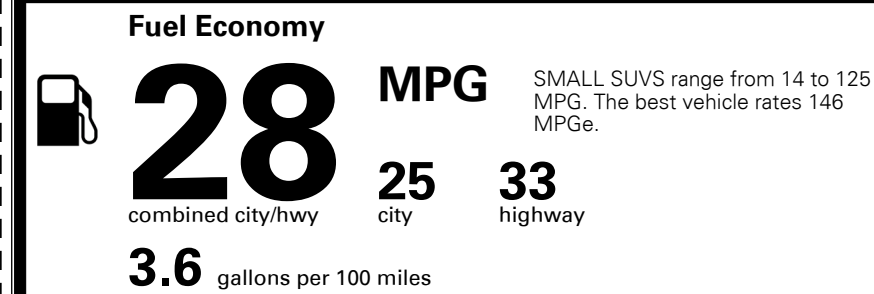

EPA DOT Fuel Economy and Environment

Gasoline Vehicle

You spend $250 more in fuel costs over 5 years compared to the average new vehicle.

Annual fuel cost $1,750