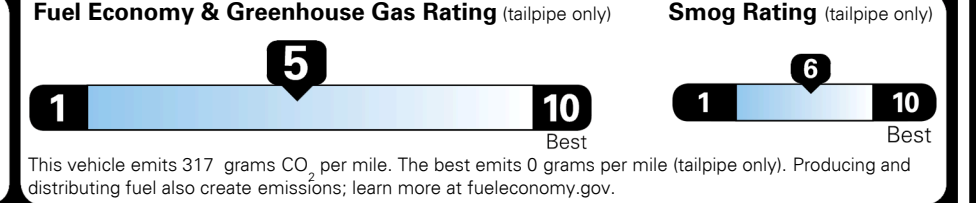

EPA DOT Fuel Economy and Environment

Gasoline Vehicle

You spend \$250 more in fuel costs over 5 years compared to the average new vehicle.

Annual fuel cost \$1,750

Actual results will vary for many reasons, including driving conditions and how you drive and maintain your vehicle. The average new vehicle gets 29 MPG and costs \$8,500 to fuel over 5 years. Cost estimates are based on 15,000 miles per year at \$ 3.30 per gallon. MPGe is miles per gasoline gallon equivalent. Vehicle emissions are a significant cause of climate change and smog.