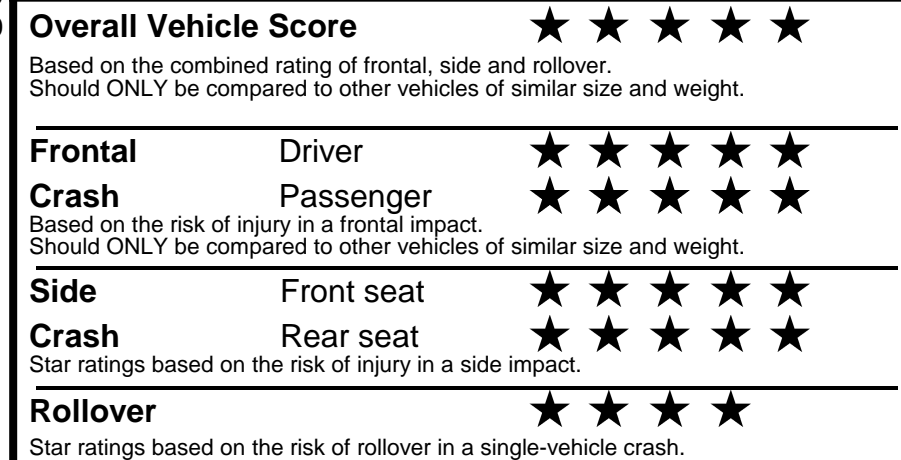

fueleconomy.gov

Calculate personalized estimates and compare vehicles

GOVERNMENT 5-STAR SAFETY RATINGS

Star ratings range from 1 to 5 stars (★★★★★) with 5 being the highest. Source: National Highway Traffic Safety Administration (NHTSA). www.safercar.gov or 1-888-327-4236