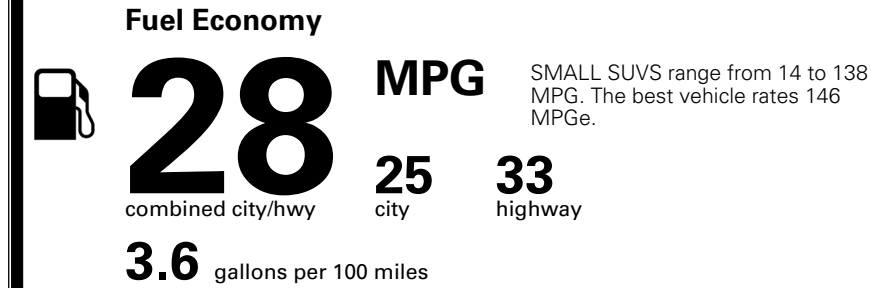

\$ 35,085.00

\$ 1,495.00

\$ 36,580.00

EPA DOT Fuel Economy and Environment

Gasoline Vehicle

You spend \$250 more in fuel costs over 5 years
 compared to the average new vehicle.

Annual fuel cost \$1,750

Actual results will vary for many reasons, including driving conditions and how you drive and maintain your vehicle. The average new vehicle gets 29 MPG and costs \$8,500 to fuel over 5 years. Cost estimates are based on 15,000 miles per year at \$ 3.30 per gallon. MPGe is miles per gasoline gallon equivalent. Vehicle emissions are a significant cause of climate change and smog.