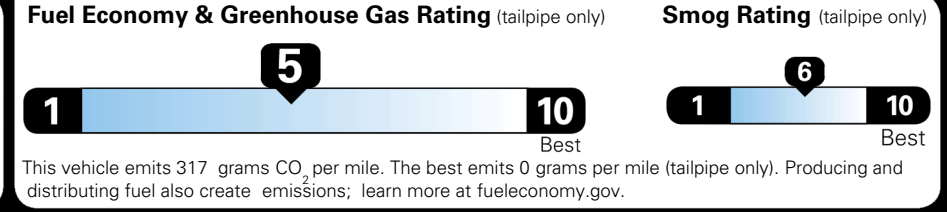

\$ 35,085.00

\$ 1,495.00

\$ 36,580.00

EPA DOT Fuel Economy and Environment

Gasoline Vehicle

You spend \$250 more in fuel costs over 5 years
 compared to the average new vehicle.

Annual fuel cost \$1,750

Actual results will vary for many reasons, including driving conditions and how you drive and maintain your vehicle. The average new vehicle gets 29 MPG and costs \$8,500 to fuel over 5 years. Cost estimates are based on 15,000 miles per year at \$ 3.30 per gallon. MPGe is miles per gasoline gallon equivalent. Vehicle emissions are a significant cause of climate change and smog.