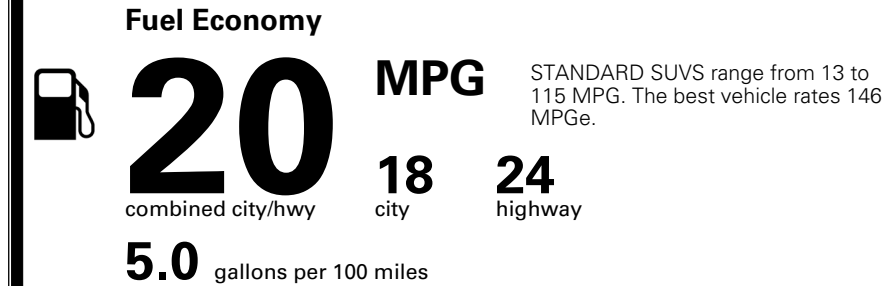

MSRP INCLUDING OPTIONS \$ 48,095.00

INLAND FREIGHT AND HANDLING \$ 1,545.00

TOTAL MANUFACTURER'S SUGGESTED RETAIL PRICE ▶ \$ 49,640.00

TOTAL ADDITIONAL WEIGHT: 19.7

\$ 47,290.00

Included
 Included
 Included
 Included
 Included
 Included
 Included

EPA DOT Fuel Economy and Environment

Gasoline Vehicle

You spend \$3,500 more in fuel costs over 5 years
 compared to the average new vehicle.

Annual fuel cost \$2,300

Actual results will vary for many reasons, including driving conditions and how you drive and maintain your vehicle. The average new vehicle gets 29 MPG and costs \$8,000 to fuel over 5 years. Cost estimates are based on 15,000 miles per year at \$ 3.10 per gallon. MPGe is miles per gasoline gallon equivalent. Vehicle emissions are a significant cause of climate change and smog.