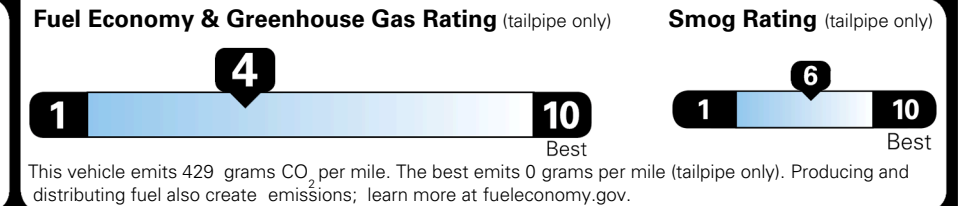

MSRP INCLUDING OPTIONS \$ 48,095.00

INLAND FREIGHT AND HANDLING \$ 1,545.00

TOTAL MANUFACTURER'S SUGGESTED RETAIL PRICE ▶ \$ 49,640.00

TOTAL ADDITIONAL WEIGHT: 19.7

\$ 47,290.00

Included
 Included
 Included
 Included
 Included
 Included
 Included

EPA DOT Fuel Economy and Environment

Gasoline Vehicle

You spend \$3,500 more in fuel costs over 5 years
 compared to the average new vehicle.

Annual fuel cost \$2,300

Actual results will vary for many reasons, including driving conditions and how you drive and maintain your vehicle. The average new vehicle gets 29 MPG and costs \$8,000 to fuel over 5 years. Cost estimates are based on 15,000 miles per year at \$ 3.10 per gallon. MPGe is miles per gasoline gallon equivalent. Vehicle emissions are a significant cause of climate change and smog.