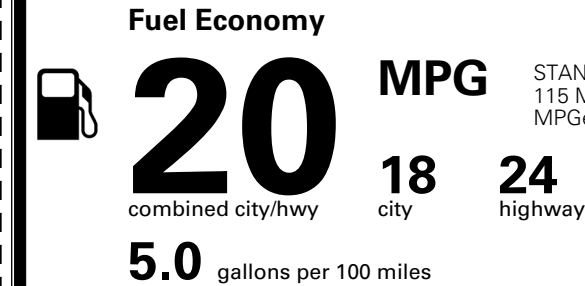

MSRP INCLUDING OPTIONS

\$ 55,565.00

INLAND FREIGHT AND HANDLING

\$ 1,545.00

TOTAL MANUFACTURER'S SUGGESTED RETAIL PRICE ▶

\$ 57,110.00

TOTAL ADDITIONAL WEIGHT: 11.1

EPA DOT Fuel Economy and Environment

Gasoline Vehicle

You spend
\$3,500
 more in fuel costs
 over 5 years
 compared to the
 average new vehicle.

Annual fuel cost
\$2,300

Actual results will vary for many reasons, including driving conditions and how you drive and maintain your vehicle. The average new vehicle gets 29 MPG and costs \$8,000 to fuel over 5 years. Cost estimates are based on 15,000 miles per year at \$ 3.10 per gallon. MPGe is miles per gasoline gallon equivalent. Vehicle emissions are a significant cause of climate change and smog.