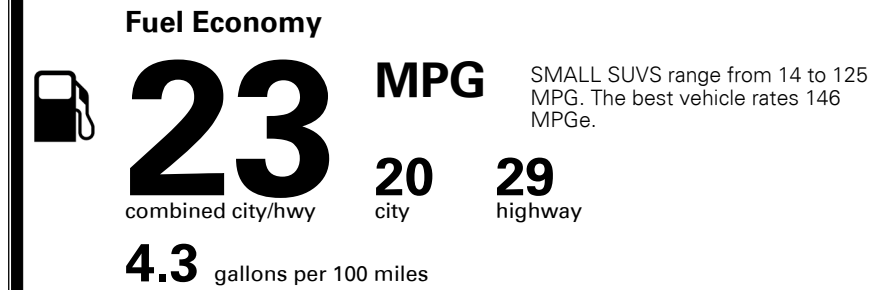

EXTERIOR

18" Alloy Wheels
LED Projector Headlights w/ Auto-On/Off
LED Positioning Lights
Power Adj. Heated Outside Mirrors w/LED Turn Signals
Roof Rails & Compact Spare Tire

WARRANTY

10 Year/100,000 Mile Limited Powertrain Warranty
5 Year/60,000 Mile Limited Basic Warranty
5 Year/60,000 Mile Roadside Assistance

MANUFACTURER'S SUGGESTED RETAIL PRICE ▶

$ 38,290.00

COMPARE EX FWD FEATURES

Added to/in place of standard S FWD features
- 2.5L Turbo Engine; 281hp & 311 lb-ft Torque
- 8-Speed Dual Clutch Auto Transmission
- 20" Machine Finished & Gloss Black Alloy Wheels
- Smart Power Liftgate
- LED Fog Lights
- Highway Driving Assist
- Navigation-Based Smart Cruise Control-Curve
- 12.3" Touchscreen Display w/Navigation
- Power Adjustable Front Passenger Seat
- Auto-Dimming Rearview Mirror

ADDITIONAL INSTALLED EQUIPMENT:

(In addition to or in place of standard features)
Glacial White Pearl Paint
All Weather Floor Mats

Included
Included
Included
Included
Included
Included
Included
Included
Included
Included
Included

$495.00
$265.00

MSRP INCLUDING OPTIONS

$ 39,050.00

INLAND FREIGHT AND HANDLING

$ 1,445.00

TOTAL MANUFACTURER'S SUGGESTED RETAIL PRICE ▶

$ 40,495.00

EPA DOT Fuel Economy and Environment

Gasoline Vehicle

You spend
$2,250
more in fuel costs
over 5 years
compared to the
average new vehicle.

Annual fuel cost
$2,150