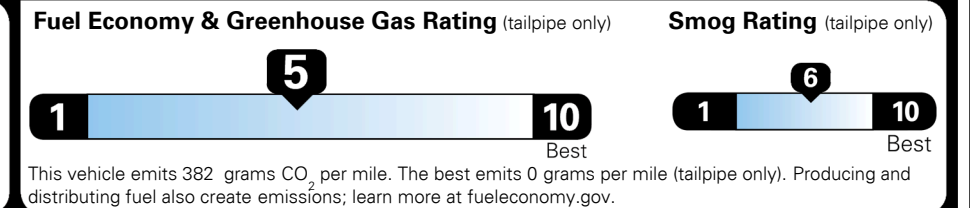

You spend
$2,250
more in fuel costs
over 5 years
compared to the
average new vehicle.

Annual fuel cost
$2,150