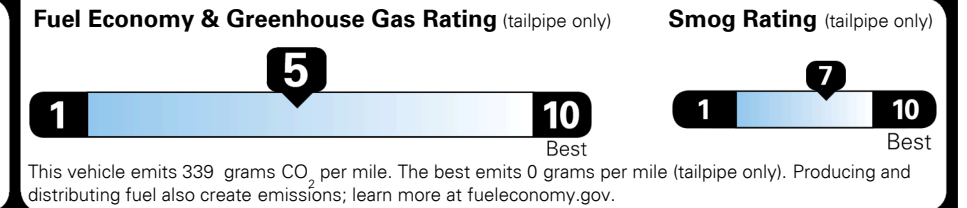

Actual results will vary for many reasons, including driving conditions and how you drive and maintain your vehicle. The average new vehicle gets 28 MPG and costs $9,750 to fuel over 5 years. Cost estimates are based on 15,000 miles per year at $ 3.60 per gallon. MPGe is miles per gasoline gallon equivalent. Vehicle emissions are a significant cause of climate change and smog.

fueleconomy.gov

Calculate personalized estimates and compare vehicles

GOVERNMENT 5-STAR SAFETY RATINGS

Overall Vehicle Score ★ ★ ★ ★ ★

Based on the combined rating of frontal, side and rollover. Should ONLY be compared to other vehicles of similar size and weight.

Frontal	Driver	★ ★ ★ ★ ★
Crash	Passenger	★ ★ ★ ★ ★

Based on the risk of injury in a frontal impact. Should ONLY be compared to other vehicles of similar size and weight.

Side	Front seat	★ ★ ★ ★ ★
Crash	Rear seat	★ ★ ★ ★ ★

Star ratings based on the risk of injury in a side impact.

Rollover ★ ★ ★ ★ ★

Star ratings based on the risk of rollover in a single-vehicle crash.

Star ratings range from 1 to 5 stars (★★★★★) with 5 being the highest.

Source: National Highway Traffic Safety Administration (NHTSA).

www.safercar.gov or 1-888-327-4236

Manufacturer's suggested retail price includes Manufacturer's recommended pre-delivery service. License and title fees, state and local taxes and other dealer installed options and accessories are not included in the manufacturer's suggested retail price.

PARTS CONTENT INFORMATION

FOR VEHICLES IN THIS CAR LINE U.S./CANADIAN PARTS CONTENT: 60 %

MAJOR SOURCES OF FOREIGN PARTS: KOREA: 30%

NOTE: PARTS CONTENT DOES NOT INCLUDE FINAL ASSEMBLY, DISTRIBUTION, OR OTHER NON-PARTS COSTS.

FOR THIS VEHICLE FINAL ASSEMBLY POINT: WEST POINT, GA, USA

COUNTRY OF ORIGIN

ENGINE (MOTOR): USA

TRANSMISSION: USA