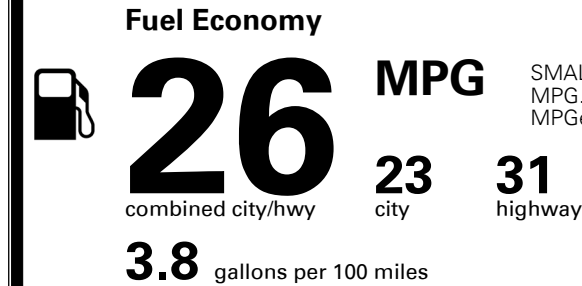

TOTAL ADDITIONAL WEIGHT: 18.1

EPA DOT Fuel Economy and Environment

Gasoline Vehicle

SMALL SUVs range from 14 to 118 MPG. The best vehicle rates 140 MPGe.

You spend \$750 more in fuel costs over 5 years compared to the average new vehicle.