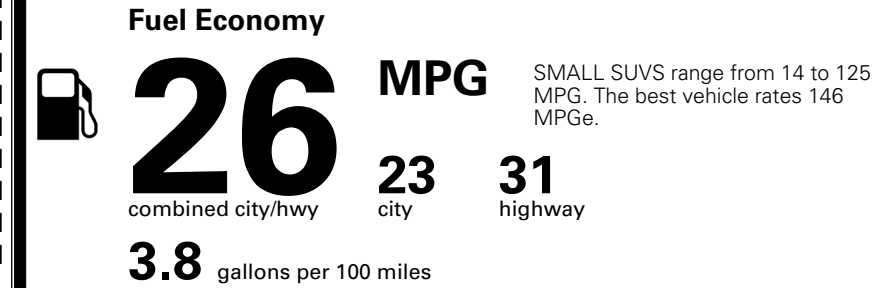

MSRP INCLUDING OPTIONS \$ 36,825.00

INLAND FREIGHT AND HANDLING \$ 1,495.00

TOTAL MANUFACTURER'S SUGGESTED RETAIL PRICE ▶

\$ 38,320.00

EPA DOT Fuel Economy and Environment

Gasoline Vehicle

You spend \$1,000 more in fuel costs over 5 years compared to the average new vehicle.