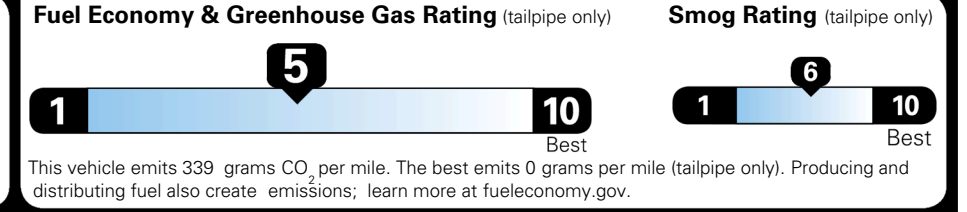

You spend $1,000 more in fuel costs over 5 years compared to the average new vehicle.

Annual fuel cost $1,900