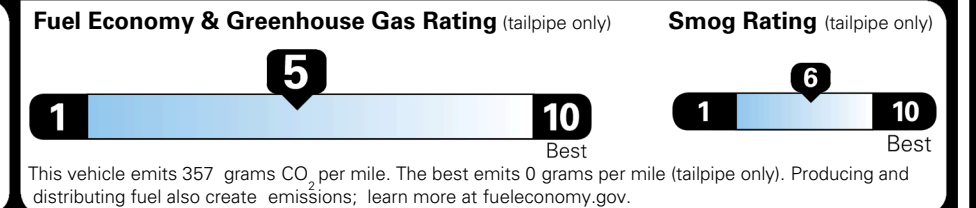

TOTAL ADDITIONAL WEIGHT: 6.6

EPA DOT Fuel Economy and Environment

Gasoline Vehicle

You spend
\$1,500
 more in fuel costs
 over 5 years
 compared to the
 average new vehicle.

Annual fuel cost
\$2,000

Actual results will vary for many reasons, including driving conditions and how you drive and maintain your vehicle. The average new vehicle gets 29 MPG and costs \$8,500 to fuel over 5 years. Cost estimates are based on 15,000 miles per year at \$ 3.30 per gallon. MPGe is miles per gasoline gallon equivalent. Vehicle emissions are a significant cause of climate change and smog.