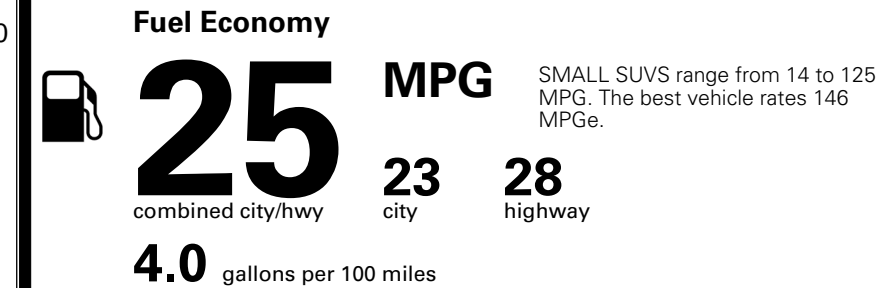

TOTAL ADDITIONAL WEIGHT: 6.6

EPA DOT Fuel Economy and Environment

Gasoline Vehicle

You spend
\$1,500
 more in fuel costs
 over 5 years
 compared to the
 average new vehicle.

Annual fuel cost
\$2,000

Actual results will vary for many reasons, including driving conditions and how you drive and maintain your vehicle. The average new vehicle gets 29 MPG and costs \$8,500 to fuel over 5 years. Cost estimates are based on 15,000 miles per year at \$ 3.30 per gallon. MPGe is miles per gasoline gallon equivalent. Vehicle emissions are a significant cause of climate change and smog.