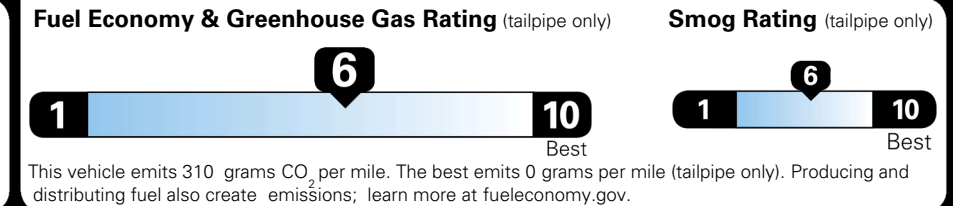

TOTAL ADDITIONAL WEIGHT: 7.3

\$ 28,490.00

Included
 Included
 Included
 Included
 Included
 Included
 Included
 Included
 Included
 Included
 Included

\$495.00
 \$200.00

\$ 29,185.00

\$ 1,245.00

\$ 30,430.00

EPA DOT Fuel Economy and Environment

Gasoline Vehicle

You save \$0
 in fuel costs over 5 years compared to the average new vehicle.

Annual fuel cost
\$1,700

Actual results will vary for many reasons, including driving conditions and how you drive and maintain your vehicle. The average new vehicle gets 29 MPG and costs \$8,500 to fuel over 5 years. Cost estimates are based on 15,000 miles per year at \$ 3.30 per gallon. MPGe is miles per gasoline gallon equivalent. Vehicle emissions are a significant cause of climate change and smog.