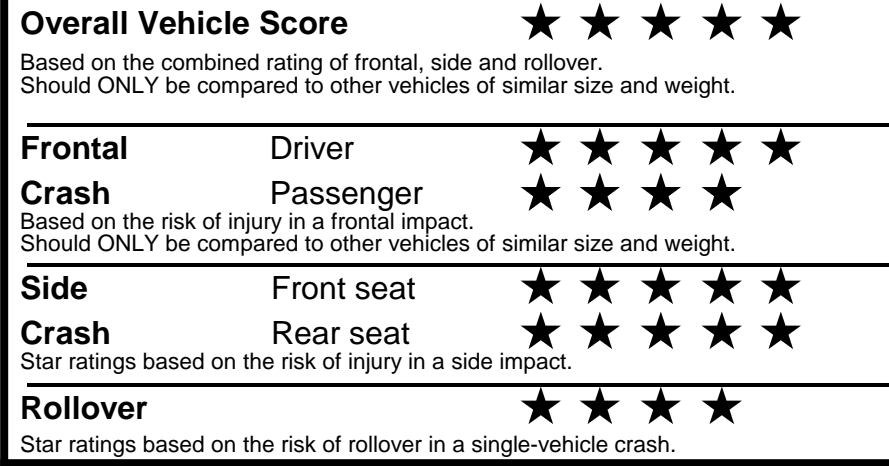

GOVERNMENT 5-STAR SAFETY RATINGS

PARTS CONTENT INFORMATION

FOR VEHICLES IN THIS CAR LINE U.S./CANADIAN PARTS CONTENT: 0 %

MAJOR SOURCES OF FOREIGN PARTS: KOREA: 90%

NOTE: PARTS CONTENT DOES NOT INCLUDE FINAL ASSEMBLY, DISTRIBUTION, OR OTHER NON-PARTS COSTS.

FOR THIS VEHICLE FINAL ASSEMBLY POINT: HWASUNG, KOREA

COUNTRY OF ORIGIN: KOREA

ENGINE (MOTOR): KOREA

TRANSMISSION: KOREA

*Additional terms and conditions apply.
**Kia Connect may be currently unavailable for some Model Year 2022 and newer vehicles sold or purchased in Massachusetts; please see owners.kia.com for more information.
NOTE: When you purchase this vehicle, Kia America, Inc. collects personal information you provide to the dealership. For information on our collection and use of personal information and your rights, please see our Privacy Policy on www.kia.com.

TOTAL ADDITIONAL WEIGHT: 7.3

Star ratings range from 1 to 5 stars (★★★★★) with 5 being the highest.
Source: National Highway Traffic Safety Administration (NHTSA).
www.safercar.gov or 1-888-327-4236

Manufacturer's suggested retail price includes Manufacturer's recommended pre-delivery service. License and title fees, state and local taxes and other dealer installed options and accessories are not included in the manufacturer's suggested retail price.