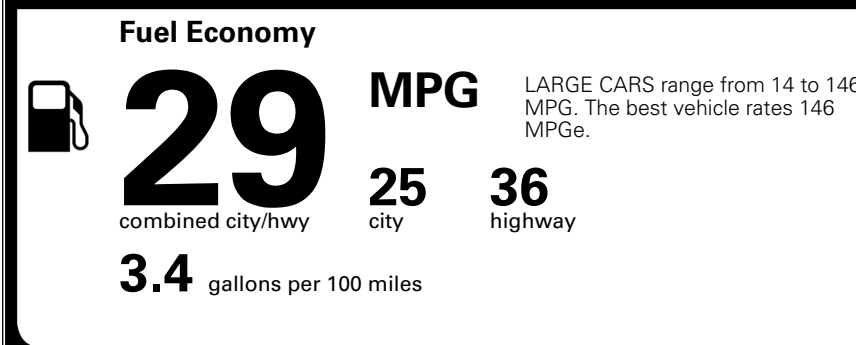

\$495.00
 \$295.00
 \$200.00

\$ 29,480.00

\$ 1,245.00

\$ 30,725.00

EPA DOT Fuel Economy and Environment

Gasoline Vehicle

You save \$0
 in fuel costs over 5 years compared to the average new vehicle.

Annual fuel cost \$1,700