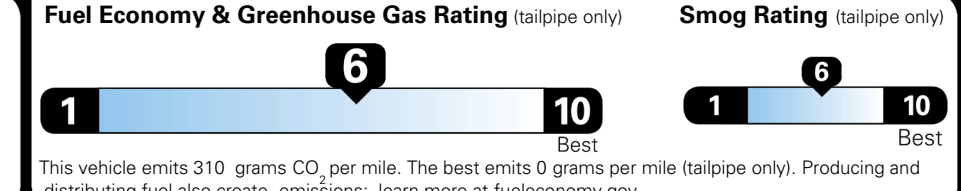

\$495.00
 \$295.00
 \$200.00

\$ 29,480.00

\$ 1,245.00

\$ 30,725.00

EPA DOT Fuel Economy and Environment

Gasoline Vehicle

You save \$0
 in fuel costs over 5 years compared to the average new vehicle.

Annual fuel cost \$1,700