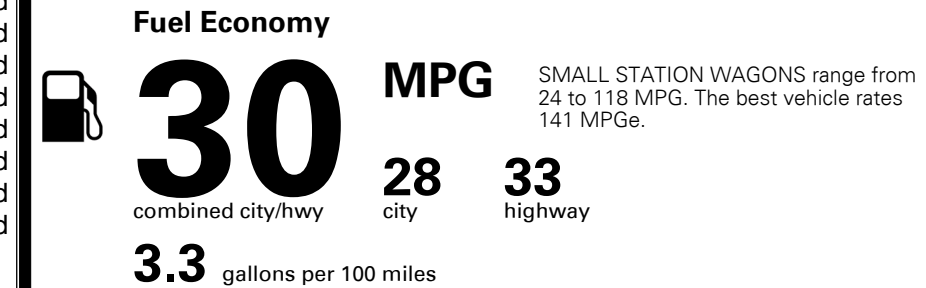

\$135.00
 \$350.00

MSRP INCLUDING OPTIONS

\$ 19,575.00

INLAND FREIGHT AND HANDLING

\$ 1,175.00

TOTAL MANUFACTURER'S SUGGESTED RETAIL PRICE ▶

\$ 20,750.00

When you purchase this vehicle, Kia America, Inc. collects personal information you provide to the dealership. For information on our collection and use of personal information and your rights, please see our Privacy policy on www.kia.com.

TOTAL ADDITIONAL WEIGHT: 7.6

EPA DOT Fuel Economy and Environment

Gasoline Vehicle

You save \$750
 in fuel costs over 5 years compared to the average new vehicle.

Annual fuel cost
\$1,350

Actual results will vary for many reasons, including driving conditions and how you drive and maintain your vehicle. The average new vehicle gets 27 MPG and costs \$7,500 to fuel over 5 years. Cost estimates are based on 15,000 miles per year at \$ 2.70 per gallon. MPGe is miles per gasoline gallon equivalent. Vehicle emissions are a significant cause of climate change and smog.