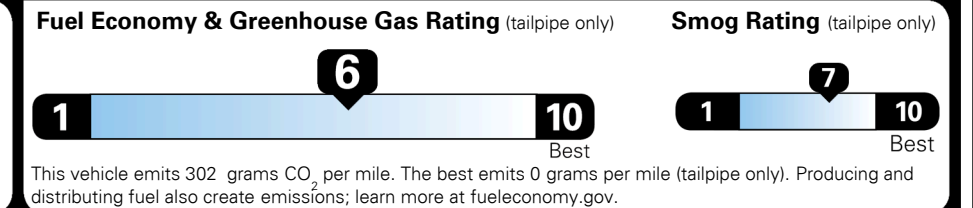

TOTAL ADDITIONAL WEIGHT: 7.6

EPA DOT Fuel Economy and Environment

Gasoline Vehicle

You save \$750
 in fuel costs over 5 years compared to the average new vehicle.

Annual fuel cost
\$1,350

Actual results will vary for many reasons, including driving conditions and how you drive and maintain your vehicle. The average new vehicle gets 27 MPG and costs \$7,500 to fuel over 5 years. Cost estimates are based on 15,000 miles per year at \$ 2.70 per gallon. MPGe is miles per gasoline gallon equivalent. Vehicle emissions are a significant cause of climate change and smog.